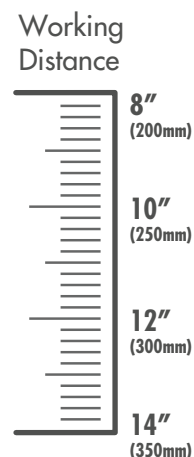

## Multifocal Objective Lens

- Set up faster with less repositioning
- Maintain ergonomic posture
- Fine-focus without moving microscope body or binoculars
- Retrofittable to any Global Microscope

**6" TOTAL FOCAL ADJUSTMENT**