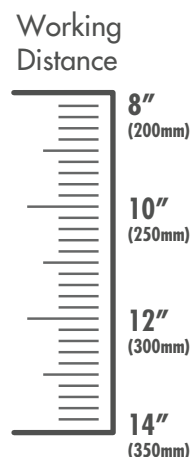

STAY IN THE ZONE

Quickly adjust focus as you change working distance or to accommodate patient movement

Multifocal Objective Lens

- Set up faster with less repositioning
- Maintain ergonomic posture
- Fine-focus without moving microscope body or binoculars
- Retrofittable to any Global Microscope

6" TOTAL FOCAL ADJUSTMENT

We make it easier!

GLOBAL
SURGICAL™ CORPORATION

ANY PATIENT. ANY POSITION. ONE LENS!

The multifocal lens helps you focus the microscope more efficiently by limiting the need to reposition and allows you to maintain your working posture.